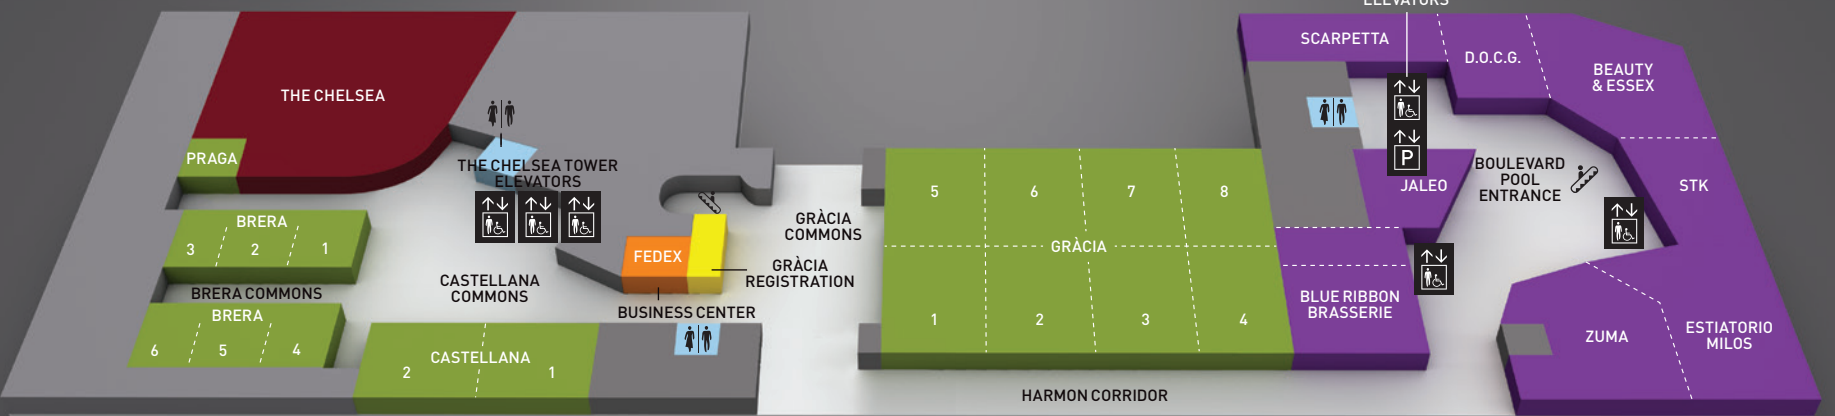

THE CHELSEA TOWER

MAP LEGEND

- RESTAURANTS & BARS
- CASINO
- SHOPS
- REGISTRATION
- CONFERENCE
- POOL
- AMENITIES
- COMING SOON
- CASHIER
- RESTROOM
- ELEVATOR
- ESCALATOR
- IDENTITY MEMBERSHIP
- PARKING
- BELL DESK
- SECURITY / LOST & FOUND

All AFFI-CON Meeting Rooms & Suites will be held in The Chelsea Tower

LEVEL 14

THE CHELSEA TOWER

BOULEVARD TOWER

LEVEL 4

THE CHELSEA TOWER

BOULEVARD TOWER

LEVEL 3

THE CHELSEA TOWER

BOULEVARD TOWER

LEVEL 2

THE CHELSEA TOWER

BOULEVARD TOWER

LEVEL 1

HARMON AVE

LAS VEGAS BLVD