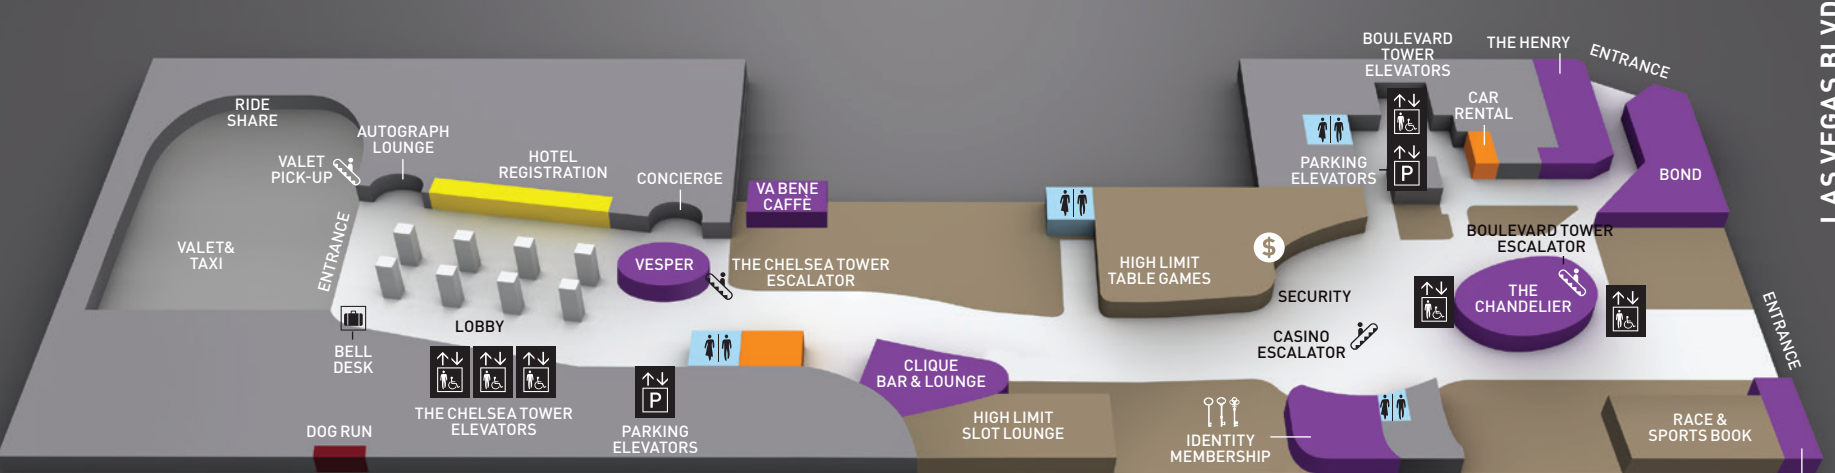

THE CHELSEA TOWER

MAP LEGEND

- RESTAURANTS & BARS
- CASINO
- SHOPS
- REGISTRATION
- CONFERENCE
- POOL
- AMENITIES
- COMING SOON
- CASHIER
- RESTROOM
- ELEVATOR
- ESCALATOR
- IDENTITY MEMBERSHIP
- PARKING
- BELL DESK
- SECURITY / LOST & FOUND

All AFFI-CON Meeting Rooms & Suites will be held in The Chelsea Tower

LEVEL 14

THE CHELSEA TOWER

BOULEVARD TOWER

LEVEL 4

THE CHELSEA TOWER

BOULEVARD TOWER

LEVEL 3

THE CHELSEA TOWER

BOULEVARD TOWER

LEVEL 2

THE CHELSEA TOWER

BOULEVARD TOWER

LEVEL 1

HARMON AVE

LAS VEGAS BLVD