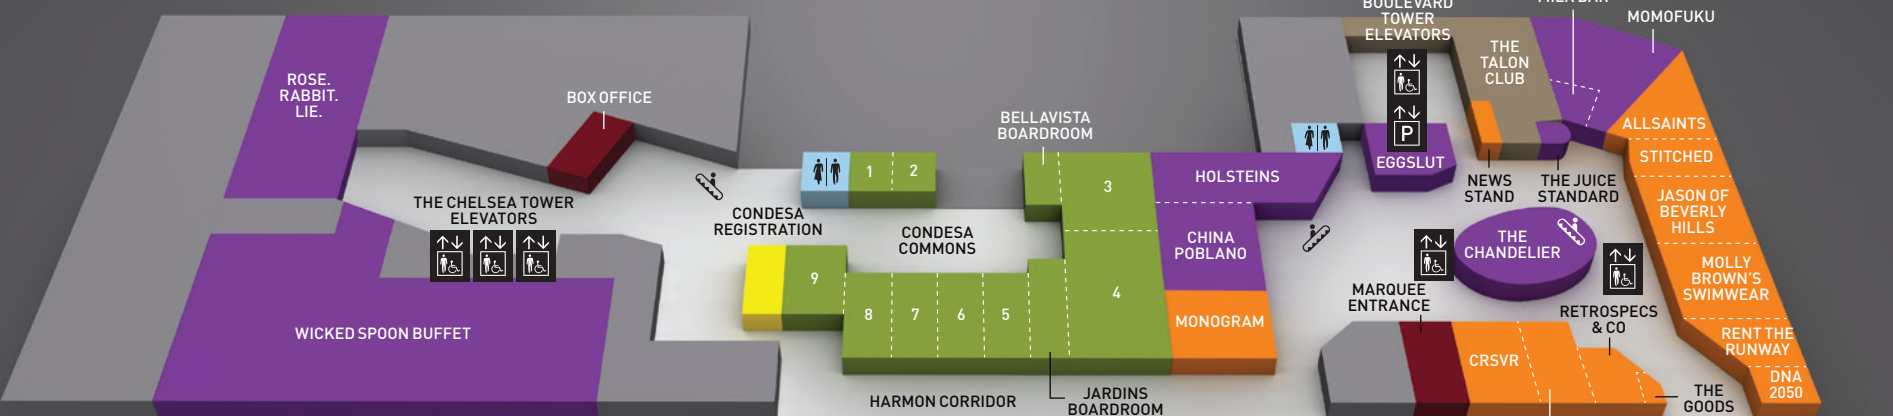

THE CHELSEA TOWER

MAP LEGEND

- RESTAURANTS & BARS
- CASINO
- SHOPS
- REGISTRATION
- CONFERENCE
- POOL
- AMENITIES
- COMING SOON
- CASHIER
- RESTROOM
- ELEVATOR
- ESCALATOR
- IDENTITY MEMBERSHIP
- PARKING
- BELL DESK
- SECURITY / LOST & FOUND

All AFFI-CON Meeting Rooms & Suites will be held in The Chelsea Tower

LEVEL 14

THE CHELSEA TOWER

BOULEVARD TOWER

LEVEL 4

THE CHELSEA TOWER

BOULEVARD TOWER

LEVEL 3

THE CHELSEA TOWER

BOULEVARD TOWER

LEVEL 2

THE CHELSEA TOWER

BOULEVARD TOWER

LEVEL 1

HARMON AVE

LAS VEGAS BLVD