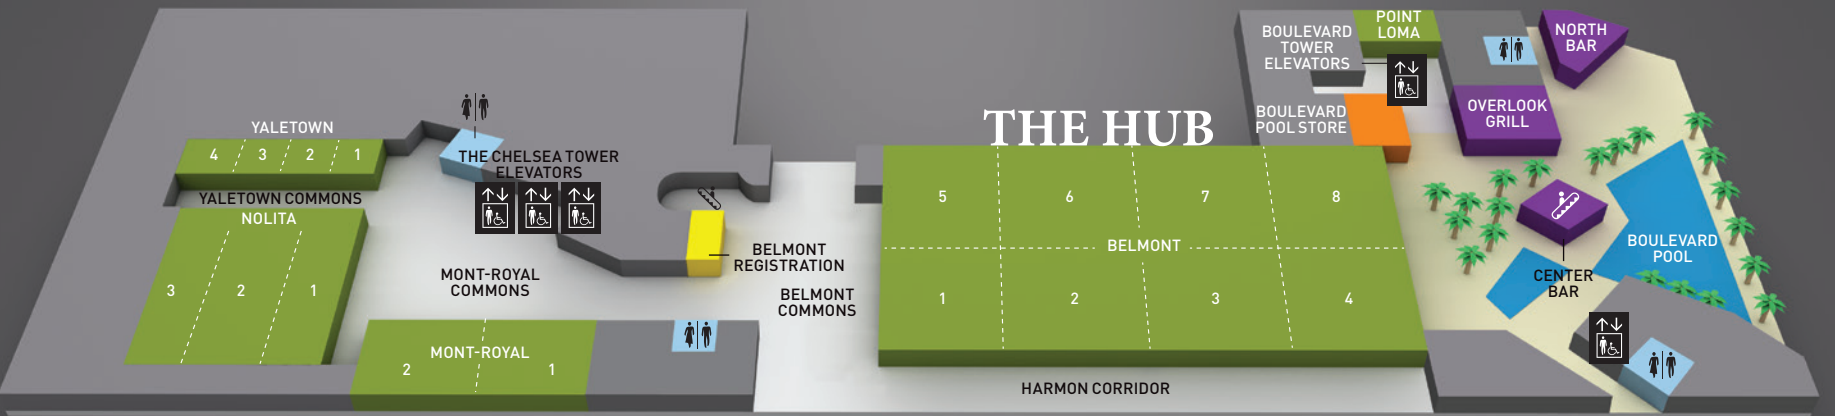

THE CHELSEA TOWER

MAP LEGEND

- RESTAURANTS & BARS
- CASINO
- SHOPS
- REGISTRATION
- CONFERENCE
- POOL
- AMENITIES
- COMING SOON
- CASHIER
- RESTROOM
- ELEVATOR
- ESCALATOR
- IDENTITY MEMBERSHIP
- PARKING
- BELL DESK
- SECURITY / LOST & FOUND

All AFFI-CON Meeting Rooms & Suites will be held in The Chelsea Tower

LEVEL 14

THE CHELSEA TOWER

BOULEVARD TOWER

LEVEL 4

THE CHELSEA TOWER

BOULEVARD TOWER

LEVEL 3

THE CHELSEA TOWER

BOULEVARD TOWER

LEVEL 2

THE CHELSEA TOWER

BOULEVARD TOWER

LEVEL 1

HARMON AVE

LAS VEGAS BLVD