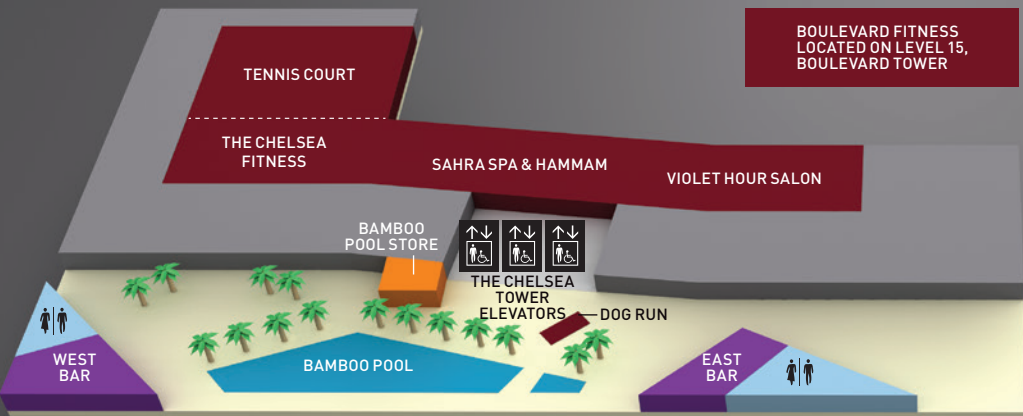

THE CHELSEA TOWER

MAP LEGEND

- RESTAURANTS & BARS
- CASINO
- SHOPS
- REGISTRATION
- CONFERENCE
- POOL
- AMENITIES
- COMING SOON
- CASHIER
- RESTROOM
- ELEVATOR
- ESCALATOR
- IDENTITY MEMBERSHIP
- PARKING
- BELL DESK
- SECURITY / LOST & FOUND

All AFFI-CON Meeting Rooms & Suites will be held in The Chelsea Tower

LEVEL 14

THE CHELSEA TOWER

BOULEVARD TOWER

LEVEL 4

THE CHELSEA TOWER

BOULEVARD TOWER

LEVEL 3

THE CHELSEA TOWER

BOULEVARD TOWER

LEVEL 2

THE CHELSEA TOWER

BOULEVARD TOWER

LEVEL 1

HARMON AVE

LAS VEGAS BLVD